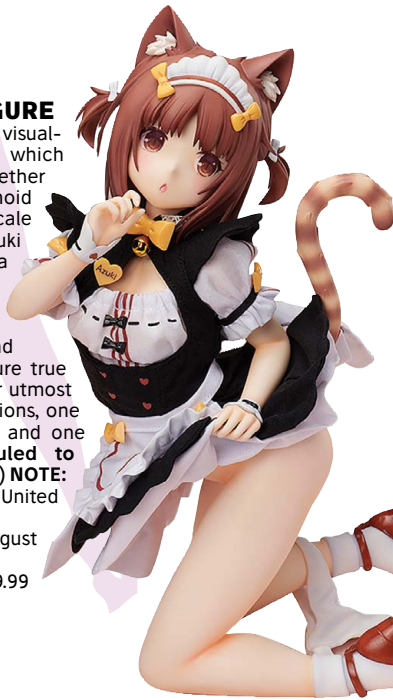

**NEKOPARA: AZUKI
1/4-SCALE PVC FIGURE**

From *BINDing*. From the visual-novel game *NEKOPARA*, which depicts your life together with super cute humanoid cats, comes this 1/4 scale figure of the Fifth Minaduki sister, Azuki! Like *Chocola* and *Vanilla*, her iconic Patisserie Soleil uniform is made of actual cloth. The frilly skirt, apron, and petticoat all have a texture true to their original design for utmost realism. Includes two versions, one with her panties half-on, and one without panties. **Scheduled to ship in July 2020.** (C: 1-1-2) **NOTE:** Available only within the United States and U.S. Territories. From *PREVIEWS* #371 August 2019 page M-94
_____ AUG19 3093 ..... $439.99