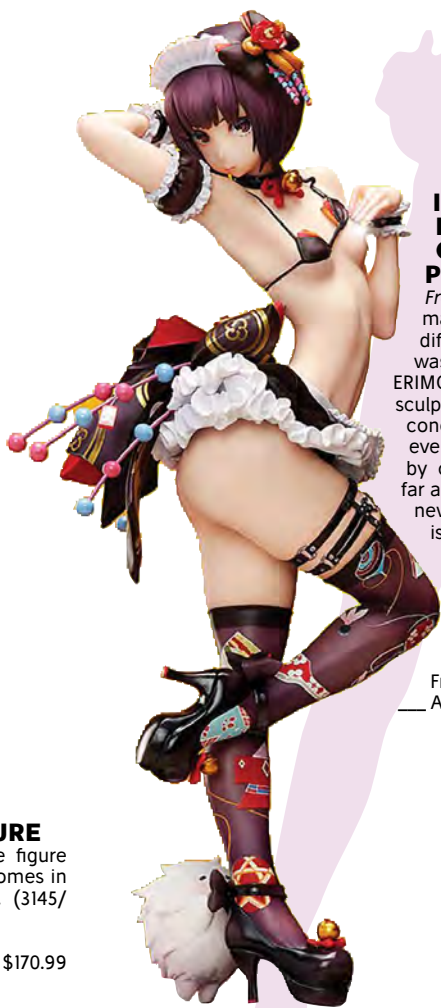

**DESIGNER TOYS**

**IINIKU USHIJIMA:  
FROM THE LAND  
OF FIGURINES  
PVC FIGURE**  
From Native. Introducing a new figure made by three women active in three different fields: cosplayer Iiniku Ushijima was the model for the figure, illustrator ERIMO drew up the concept art, and model sculptor Sakurako Iwanaga brought that concept art to life in 3D. Iiniku Ushijima, who even now continues to mesmerize many by constantly pushing the boundaries as far as she can, now enters a new stage with new challenges as an adult figurine. This is a truly exquisite item which captures the respective charm of each of these three female creators who continue to express attractive femininity in their own unique ways. (STL081775) Scheduled to ship in October 2018. (6817/N93152) (C: 1-1-2) From **PREVIEWS** #355 April 2018 page M-77  
APR18 2407.....\$270.99